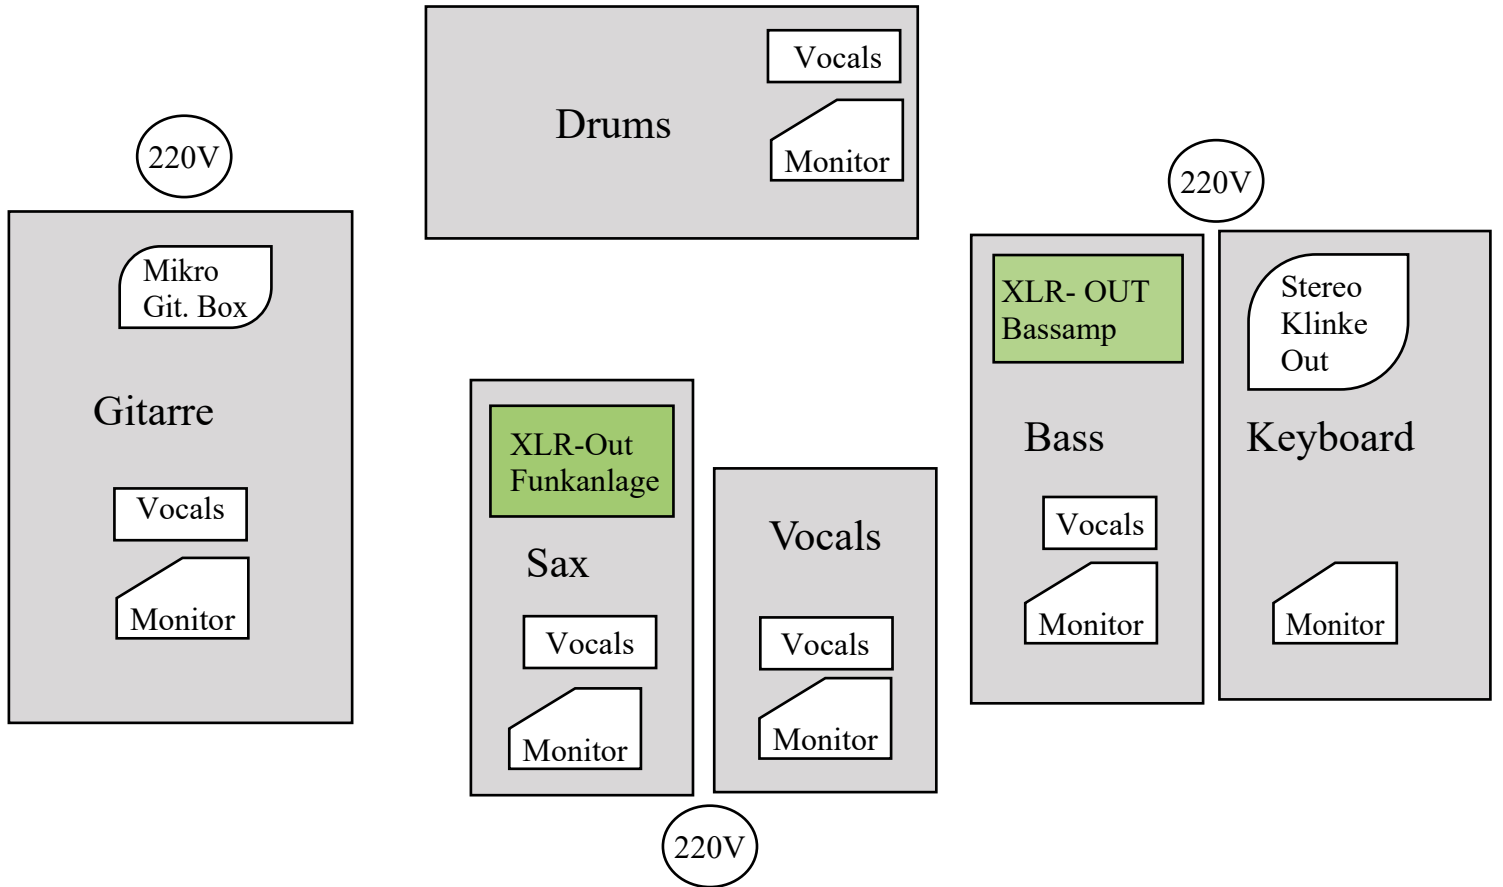

LAZY SOUND COMPANY STAGE PLAN

Drum Details

Signalweg- Kanalbelegung

Kanal	Bezeichnung	Signal	
	Basedrum	Mikro	
	Snare	Mikro	
	Hänge- Toms	Mikro	
	Stand- Toms	Mikro	
	Hi-Hat	Mikro	
	Becken	Mikro	
	Vocals Drum	Mikro	
	Vocals Gitarre	Mikro	
	Vocals Sax	Mikro	
	Vocals Front	Mikro	
	Vocals Bass	Mikro	
	Vocals Keys	Mikro	
	Keyboard Stereo	DI- Klinke-XLR	
	Gitarre	Mikro	
	Sax	XLR- OUT	
	Bass	DI- XLR- OUT	