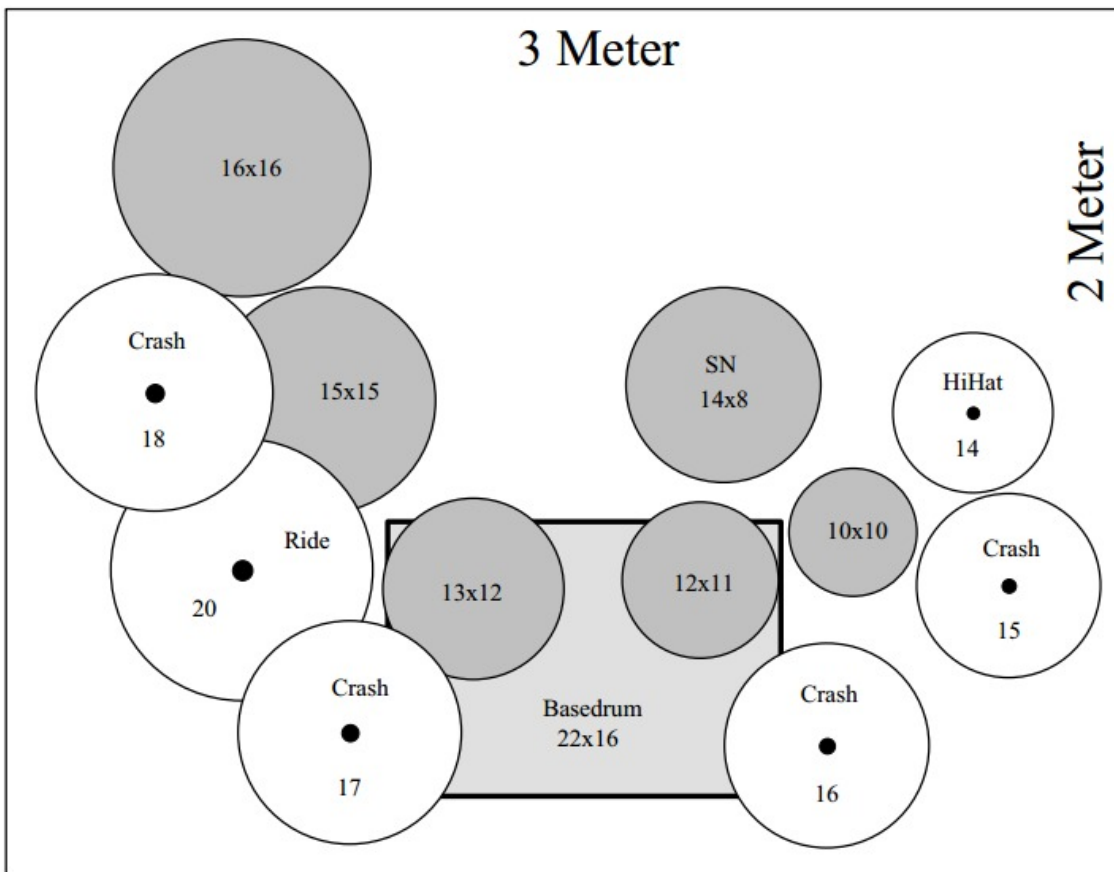

LAZY SOUND COMPANY STAGE PLAN

Drum Details

Signalweg- Kanalbelegung

Kanal	Bezeichnung	Signal	
	Basedrum	Mikro	
	Snare	Mikro	
	Hänge- Toms	Mikro	
	Stand- Toms	Mikro	
	Hi-Hat	Mikro	
	Becken	Mikro	
	Vocals Drum	Mikro	
	Vocals Gitarre	Mikro	
	Vocals Sax	Mikro	
	Vocals Front	Mikro	
	Vocals Bass	Mikro	
	Vocals Keys	Mikro	
	Keyboard Stereo	DI- Klinke-XLR	
	Gitarre	Mikro	
	Sax	XLR- OUT	
	Bass	DI- XLR- OUT	